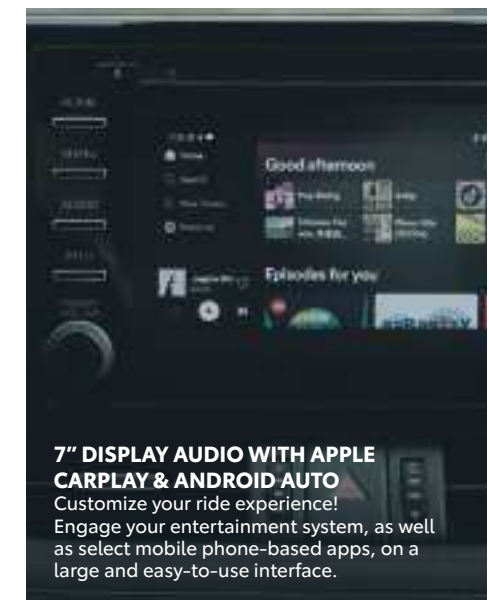

INSIDE THE EVOLUTION

Experience an advanced self-charging hybrid technology, created for sustainable and comfortable riding. Distinctly redesigned to allow technology and nature to thrive together.

ELECTRONIC PARKING BRAKE
Activate the holding mechanism with just a press of a button, for a more consistent brake engagement.

MOONROOF*
Enjoy a transparent, sliding, tinted glass panel, for that panoramic experience of the whole surroundings.

WIRELESS CHARGER
(Subject to phone compatibility)
For that automatic easy charging when driving. Just place your phone on top of it, and let the car do the job!

8-WAY POWER ADJUSTABLE DRIVER'S SEAT*
Ride comfortably in style, even in long rides, with convenient adjusting switches, that lets you relax in multiple angles. Enjoy premium leather with memory and lumbar support.

7" DISPLAY AUDIO WITH APPLE CARPLAY & ANDROID AUTO
Customize your ride experience! Engage your entertainment system, as well as select mobile phone-based apps, on a large and easy-to-use interface.

BEYOND THE STANDARD