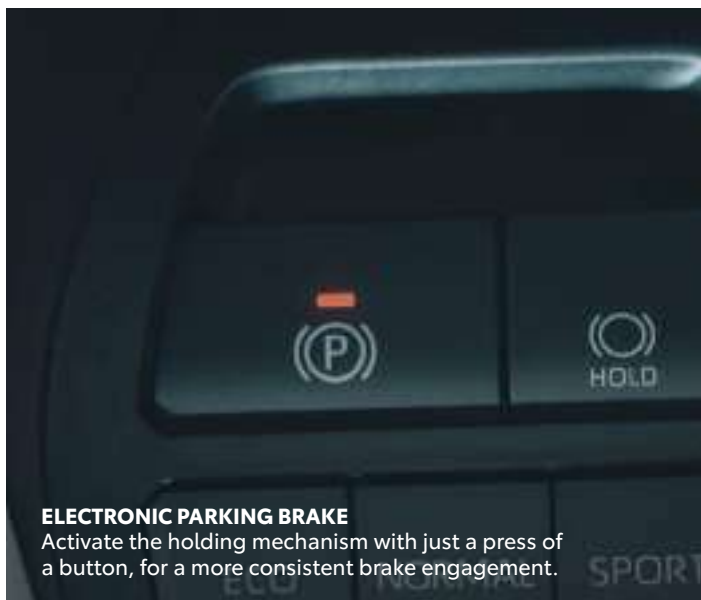

 No plug-in needed

POWER BACK DOOR WITH KICK SENSOR*
Automatically senses your foot for a convenient, hands-free operation.

18-INCH ALUMINUM WHEELS*
Make a statement with this modern design, made to complement your tires, for that comfortable ride.

INSIDE THE EVOLUTION

Experience an advanced self-charging hybrid technology, created for sustainable and comfortable riding. Distinctly redesigned to allow technology and nature to thrive together.

ELECTRONIC PARKING BRAKE
Activate the holding mechanism with just a press of a button, for a more consistent brake engagement.