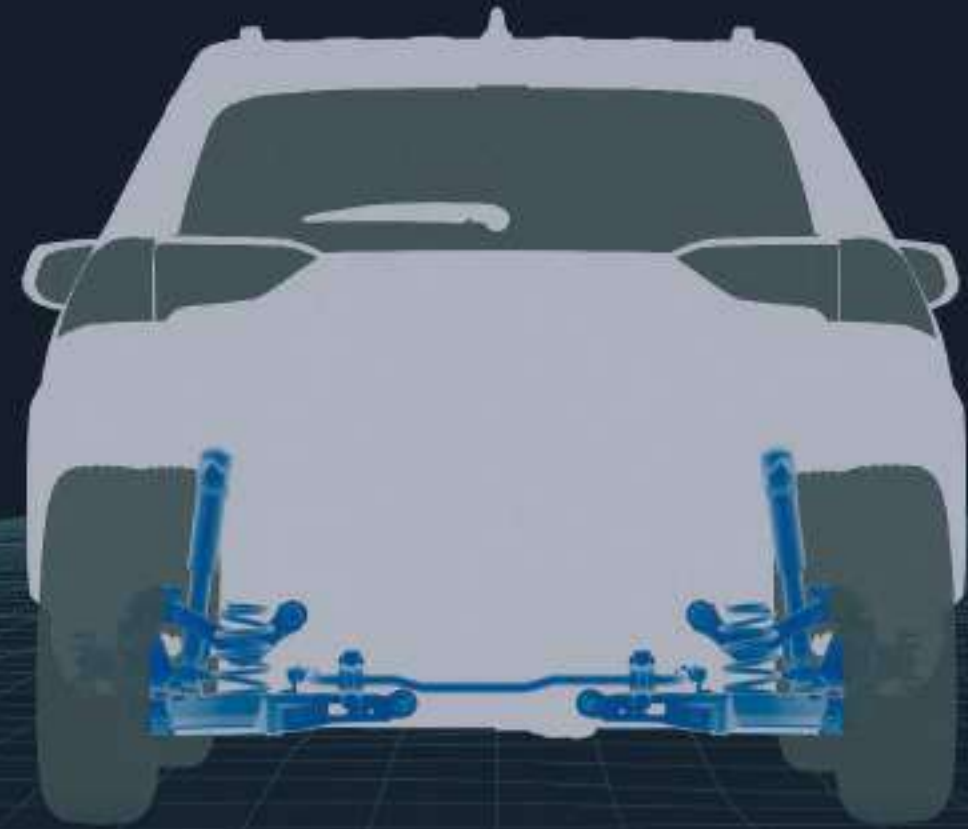

BLIND SPOT MONITOR*

The car can detect a vehicle that enters a blind spot area by illuminating the indicator by the side view mirror. If you signal a lane change in that direction, the indicator will also flash to help get your attention.

This platform gives the RAV4 a consistent drive performance across varied terrains, thanks to its improvements in agility, stability, and visibility.

Re-engineered Suspension Geometry improves comfort on rugged terrain, and provides a more rigid and stable body frame with the **Unitized Chassis**