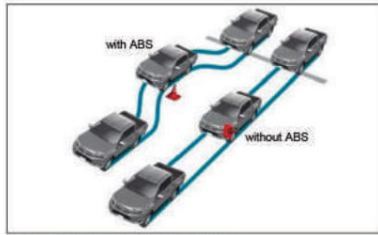

ABS+EBD+BRAKE ASSIST