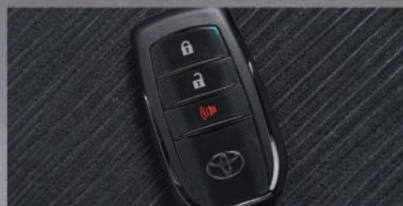

# FULL POWER FULL CONTROL

The new Hilux Conquest comes with Intelligent Manual Transmission to ensure that you smoothly shift into the right gear, and Cruise Control to help you maintain speed and distance with ease. It also comes with the Multi-Information Display which puts all the information you need just below eye level, so you can check on everything at a glance.

BLACK & GRAY INTERIOR WITH ILLUMINATION

SMART KEY WITH HILUX BRANDING

PUSH START BUTTON

METER GAUGE + MULTI INFORMATION DISPLAY

CRUISE CONTROL

8" DISPLAY AUDIO WITH APPLE CARPLAY & ANDROID AUTO