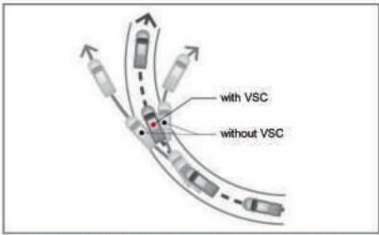

VEHICLE STABILITY CONTROL & ACTIVE TRACTION CONTROL***